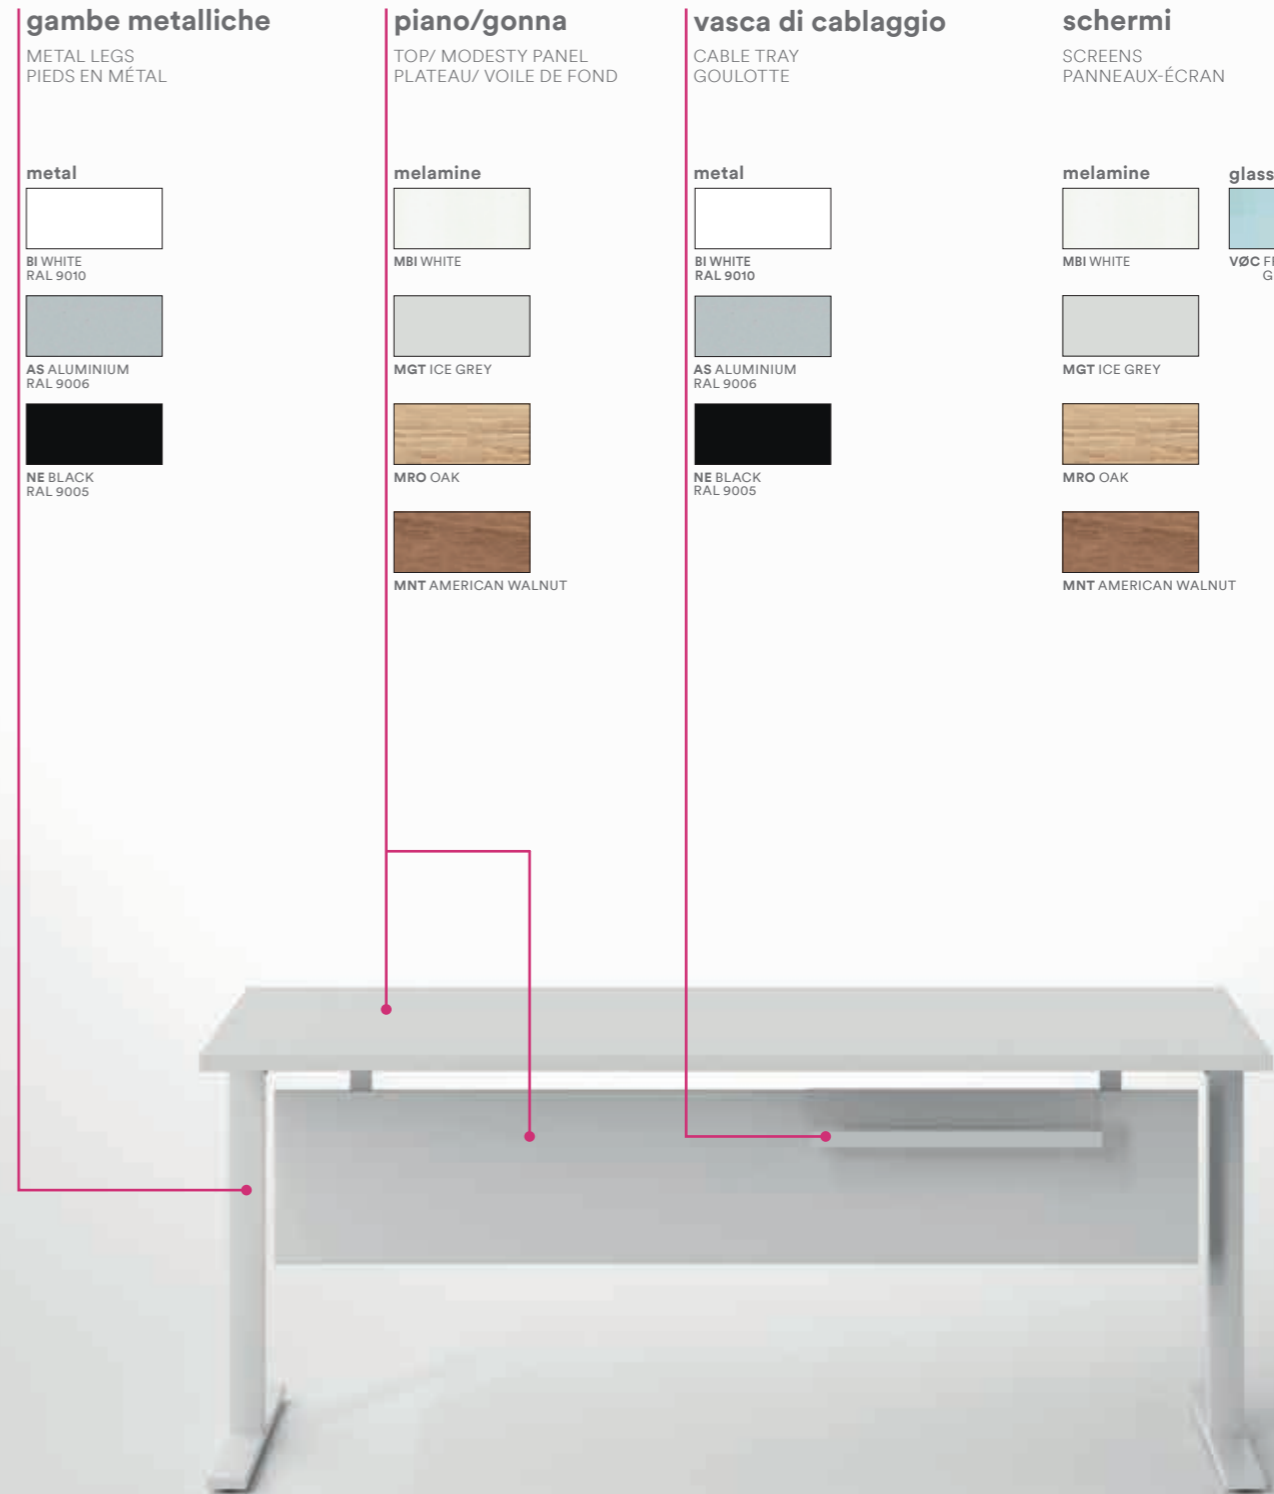

fabric

Cat. D
KING FLEX

Cat. F
JET